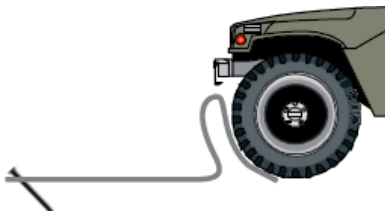

Easy self recovery on any type of soil

MUD