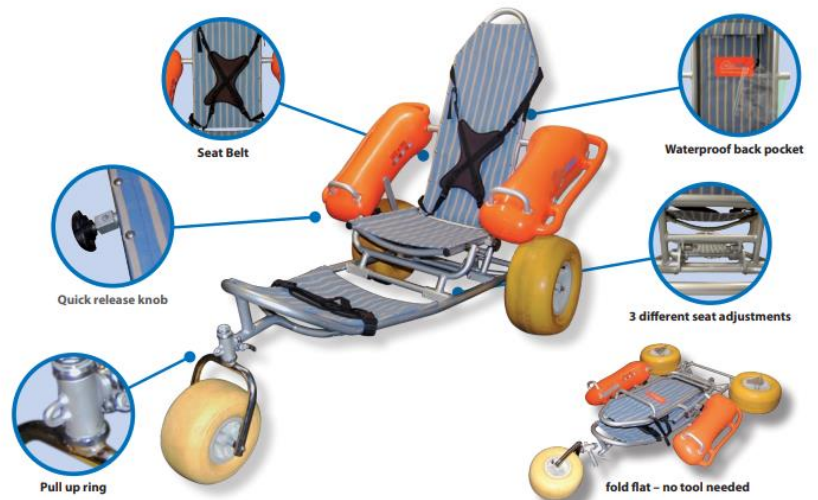

### ADVANTAGES

- > UV and sea water resistant
- > Mobile
- > Safe & robust
- > For both adults and children
- > Floating
- > Durable
- > Useful & ergonomic
- > Seamless transition from boardwalk-to beach-to water

## Adaptable & high quality wheelchair

- > **Easy mobility** through sand and other rough surfaces
- > **Safety harness**

- > **Rubber pneumatic** tires absorb the shock and discomfort caused by rugged terrain

### QUICK INSTALLATION

Assembly and disassembly of Mobi-chair™ without material and in 10 minutes maximum.

Completely foldable, Mobi-chair™ is easily transportable and fits perfectly in the trunk of a car.

## Endless applications

SAND

OCEANS & SEAS

LAKES

SWIMMING POOLS